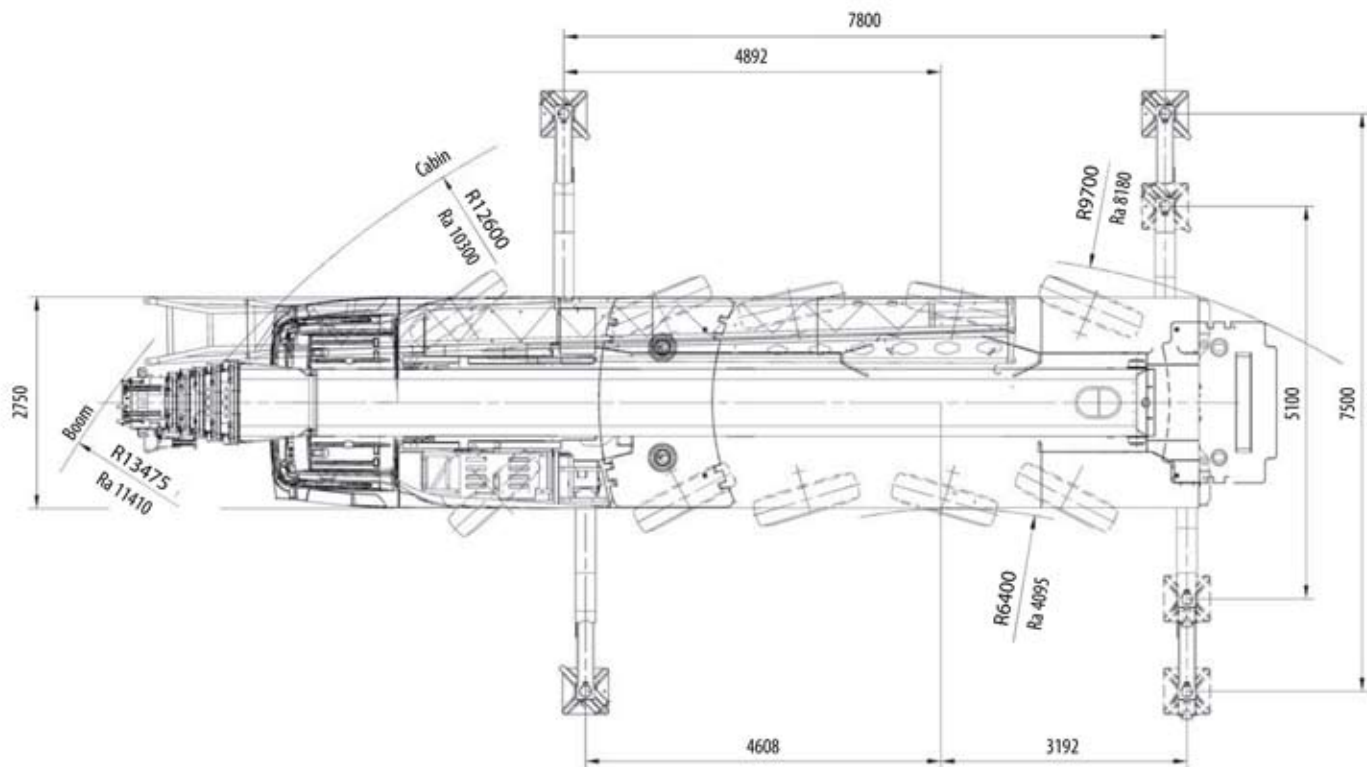

GROVE GMK 5130

Ra = Radius all wheels steered